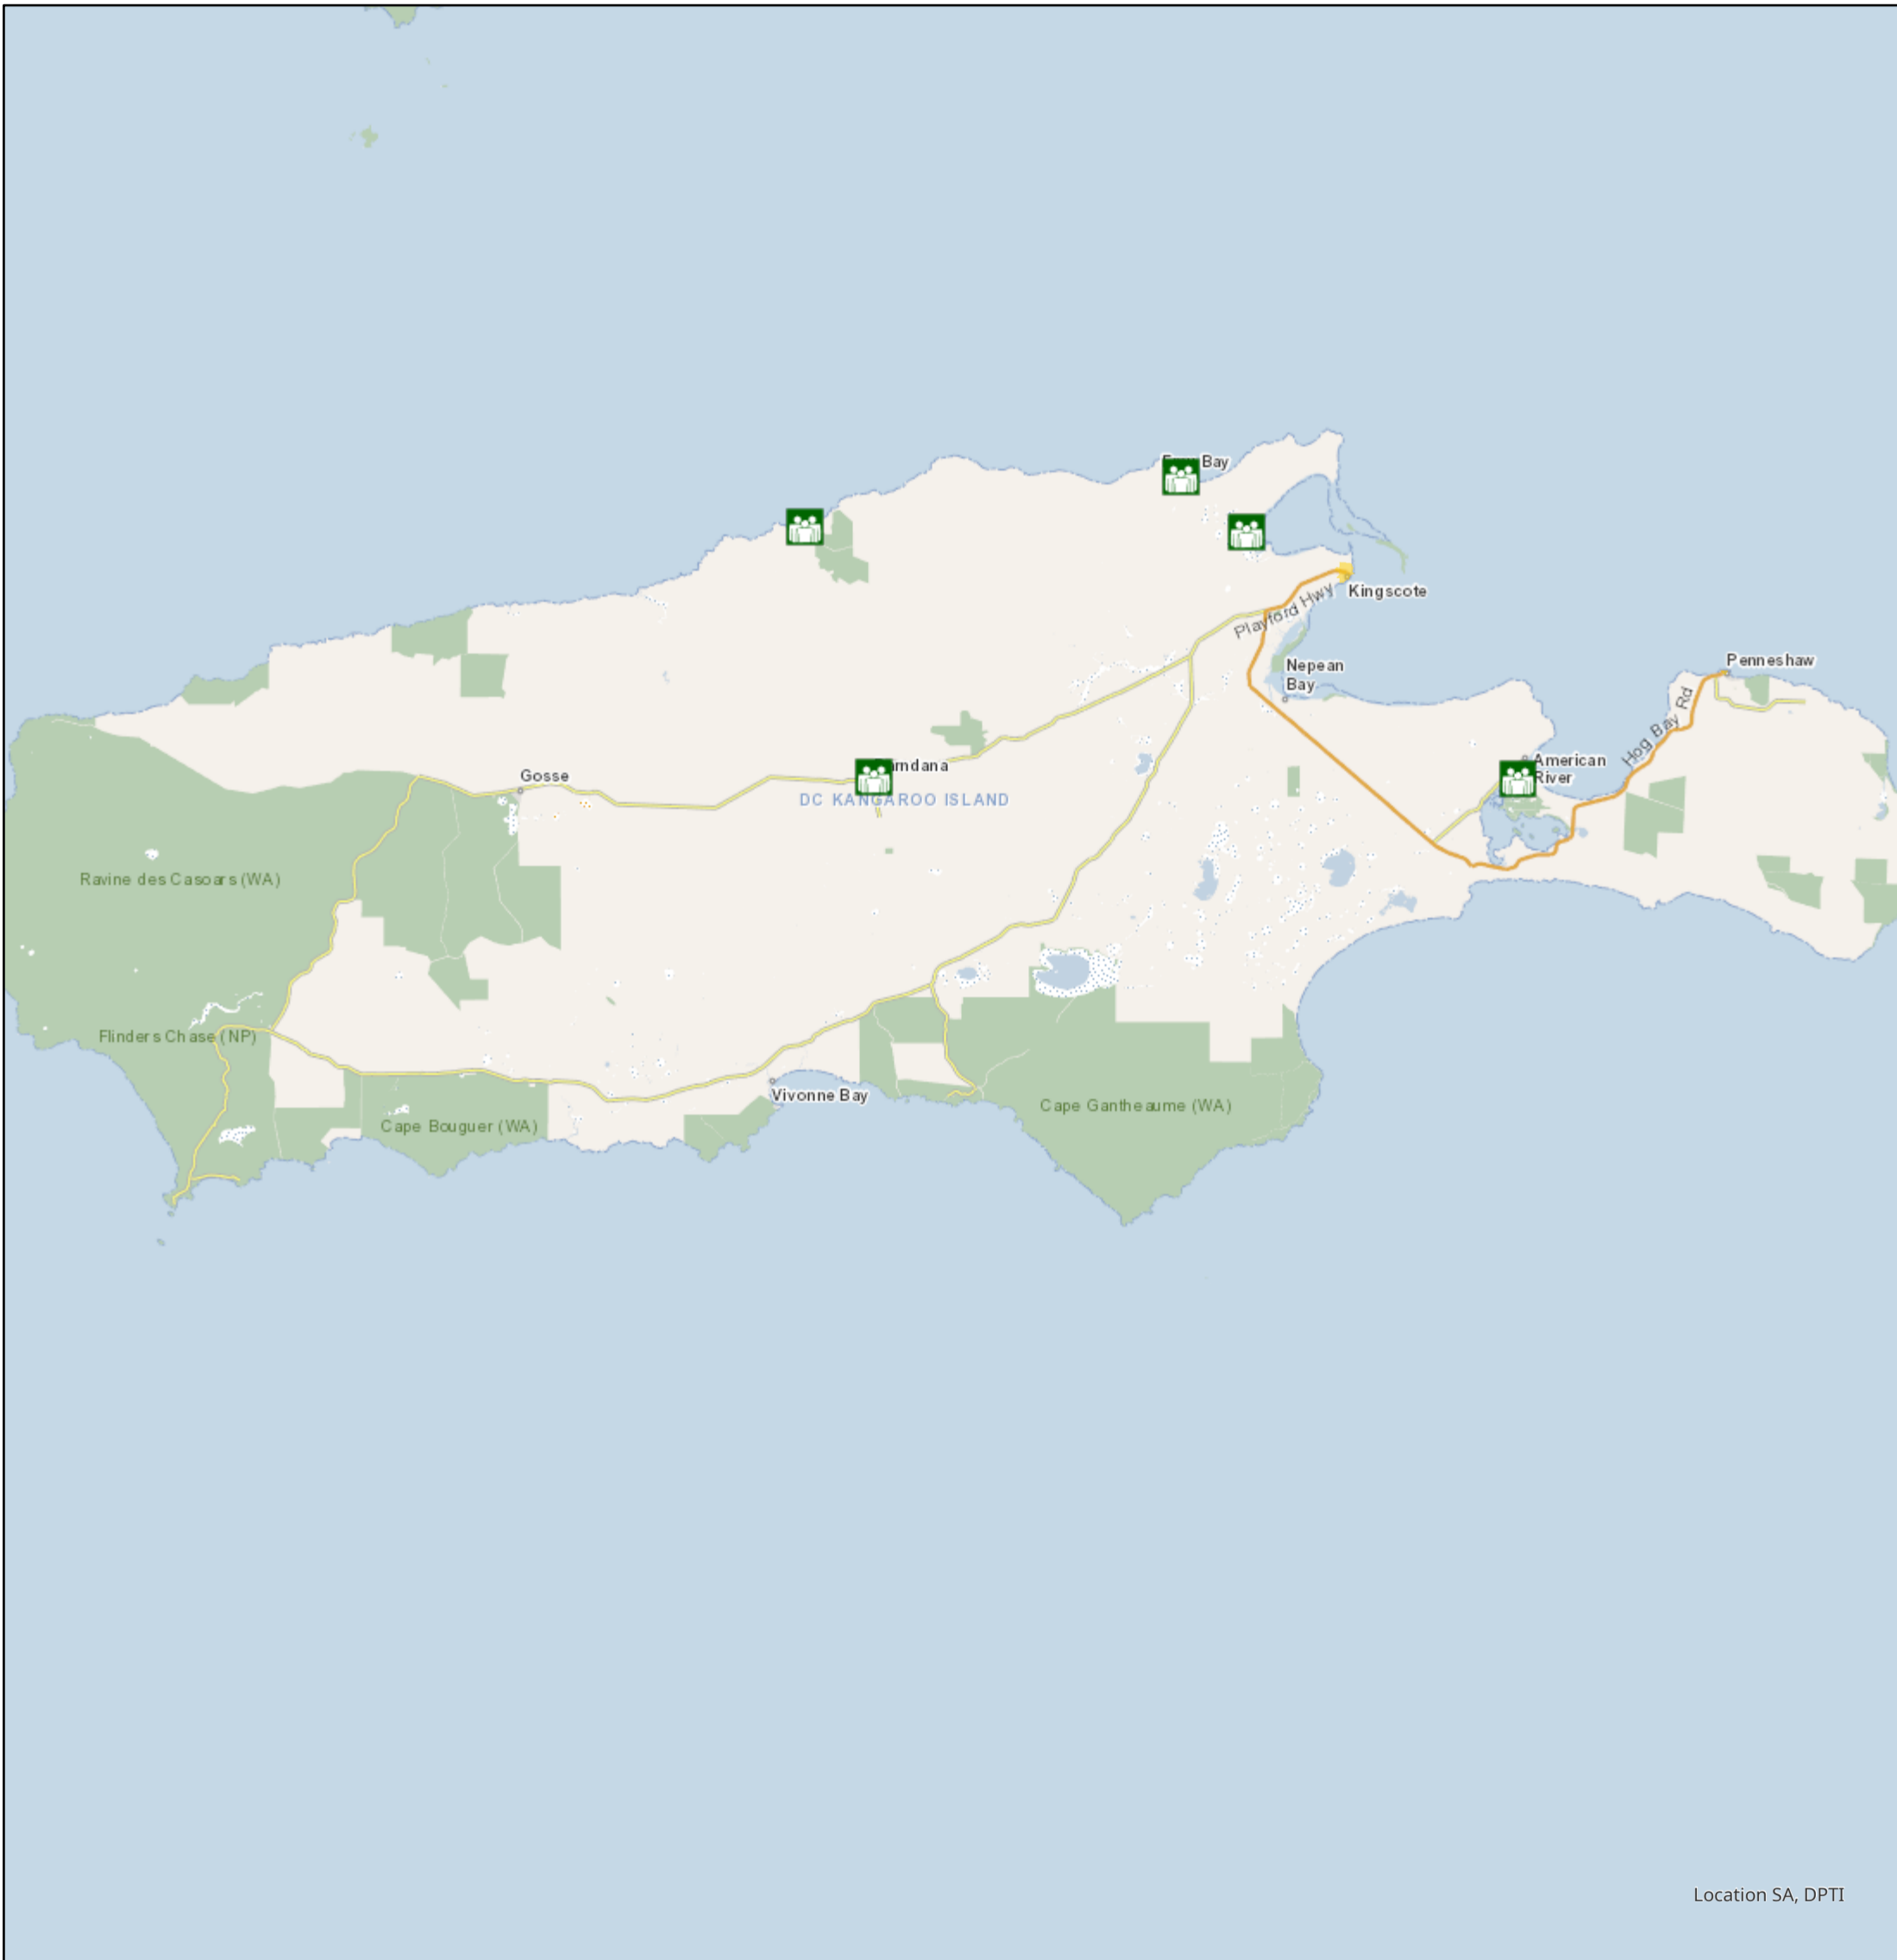

Kangaroo Island Bushfire Last Resorts

Location SA, DPTI

A Bushfire Safer Place is a place of relative safety. It may be used as a place for people to stay in or as a place of first resort for those who have decided they will leave high risk locations early on a high fire risk day.

Bushfire Last Resort Refuges are your LAST choice of location to shelter from bushfire. A Bushfire Last Resort Refuge is a space or building that provides a minimum level of protection from the immediate life threatening effects of radiant heat and direct flame contact in a bushfire. It is an area intended to provide a place of relative safety during a bushfire but does not guarantee the survival of those who assemble there.